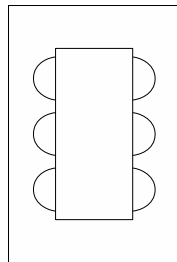

# STORLEKGUIDE

**170x240**  
Couch 220x90  
Coffee-table 140x60  
Armchair 80x80

**200x300**  
Table 90x200  
Chair 50

**200x300**  
Couch 240, seat 90  
Coffee-table 140x70

**240x240**  
Table 120 Ø  
Chair 50

**250x350**  
Couch 220x90  
Coffee-table 140x60

**250x350**  
Couch 350x200, seat 90  
Coffee-table 140x60  
Armchair 80x80

**300x400**  
Table 90x280  
Chair 50

**300x400**  
Couch 220x90  
Coffee-table 140x60

**350x450**  
Couch 300x200, seat 90  
Daybed 195x95  
Coffee-table 60 Ø  
Ottoman 80x80