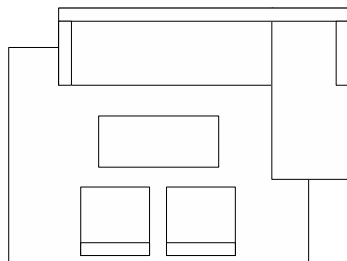

# STORLEKGUIDE

**170x240**  
Couch 220x90  
Coffee-table 140x60  
Armchair 80x80

**200x300**  
Table 90x200  
Chair 50

**200x300**  
Couch 240, seat 90  
Coffee-table 140x70

**240x240**  
Table 120 Ø  
Chair 50

**250x350**  
Couch 220x90  
Coffee-table 140x60

**250x350**  
Couch 350x200, seat 90  
Coffee-table 140x60  
Armchair 80x80

**300x400**  
Table 90x280  
Chair 50

**300x400**  
Couch 220x90  
Coffee-table 140x60

**350x450**  
Couch 300x200, seat 90  
Daybed 195x95  
Coffee-table 60 Ø  
Ottoman 80x80