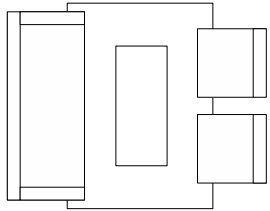

# STORLEKGUIDE

**170x240**  
Couch 220x90  
Coffee-table 140x60  
Armchair 80x80

**200x300**  
Table 90x200  
Chair 50

**200x300**  
Couch 240, seat 90  
Coffee-table 140x70

**240x240**  
Table 120 Ø  
Chair 50

**250x350**  
Couch 220x90  
Coffee-table 140x60

**250x350**  
Couch 350x200, seat 90  
Coffee-table 140x60  
Armchair 80x80

**300x400**  
Table 90x280  
Chair 50

**300x400**  
Couch 220x90  
Coffee-table 140x60

**350x450**  
Couch 300x200, seat 90  
Daybed 195x95  
Coffee-table 60 Ø  
Ottoman 80x80