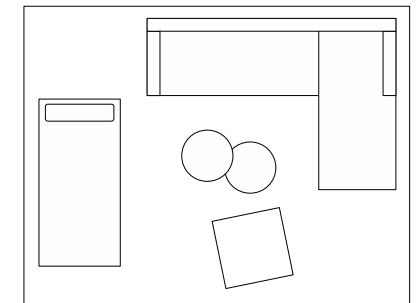

# STORLEKGUIDE

**170x240**  
Couch 220x90  
Coffee-table 140x60  
Armchair 80x80

**200x300**  
Table 90x200  
Chair 50

**200x300**  
Couch 240, seat 90  
Coffee-table 140x70

**240x240**  
Table 120 Ø  
Chair 50

**250x350**  
Couch 220x90  
Coffee-table 140x60

**250x350**  
Couch 350x200, seat 90  
Coffee-table 140x60  
Armchair 80x80

**300x400**  
Table 90x280  
Chair 50

**300x400**  
Couch 220x90  
Coffee-table 140x60

**350x450**  
Couch 300x200, seat 90  
Daybed 195x95  
Coffee-table 60 Ø  
Ottoman 80x80