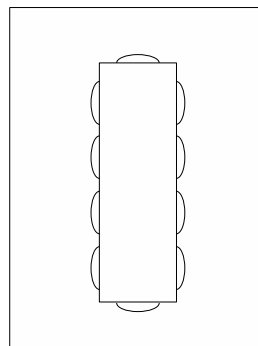

# STORLEKGUIDE

**170x240**  
Couch 220x90  
Coffee-table 140x60  
Armchair 80x80

**200x300**  
Table 90x200  
Chair 50

**200x300**  
Couch 240, seat 90  
Coffee-table 140x70

**240x240**  
Table 120 Ø  
Chair 50

**250x350**  
Couch 220x90  
Coffee-table 140x60

**250x350**  
Couch 350x200, seat 90  
Coffee-table 140x60  
Armchair 80x80

**300x400**  
Table 90x280  
Chair 50

**300x400**  
Couch 220x90  
Coffee-table 140x60

**350x450**  
Couch 300x200, seat 90  
Daybed 195x95  
Coffee-table 60 Ø  
Ottoman 80x80